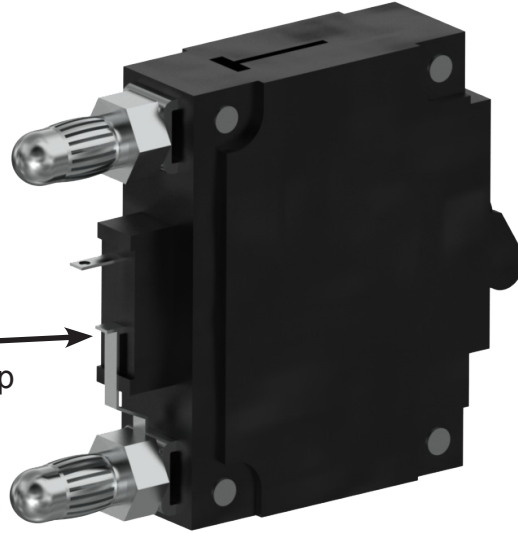

Specifications

Voltage Rating
80 VDC

Ampere Interrupt Capacity Rating
10,000 Amps

Manufacturer
Airpax®

Benefits

- Guaranteed to work with Trimm Versa-Slot positions that accept both breakers and fuses.
- Easily replace breakers or add new positions to your panel with the bullet connections.
- Integrated handle guards prevent accidental tripping.
- Hydraulic magnetic circuit breakers provide reliable and accurate circuit protection.

Used In Trimm Panels

- 767 Series High Current Power Distribution Units
- 787 Series Versatile Fuse/Breaker Panels
- Select 907 Series Optimum Value Breaker Panels with Versa-Slots

Ordering Guide

Part Number	Description
030017760A	5 Amp Single Pole Breaker
030017760B	7-1/2 Amp Single Pole Breaker
030017760C	10 Amp Single Pole Breaker
030017760D	15 Amp Single Pole Breaker
030017760E	20 Amp Single Pole Breaker
030017760F	25 Amp Single Pole Breaker
030017760G	30 Amp Single Pole Breaker
030017760H	40 Amp Single Pole Breaker
030017760I	50 Amp Single Pole Breaker
030017760J	60 Amp Single Pole Breaker
030017760K	70 Amp Single Pole Breaker
030017760L	80 Amp Single Pole Breaker
030017760M	90 Amp Single Pole Breaker
030017760N	100 Amp Single Pole Breaker
7600161501	Blanking Plug for one Versa-Slot position

Single Pole Breakers

Rear view of breaker
showing the ground strap
on the auxilliary switch

Time Curve

NOTES