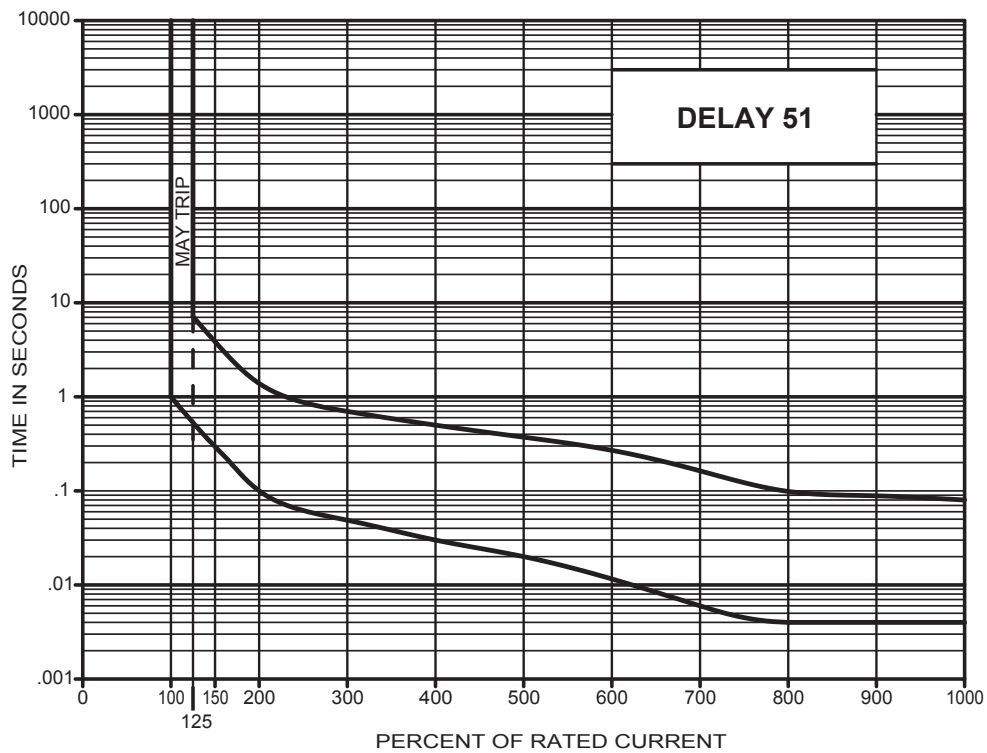

Specifications

Voltage Rating
80 VDC

Ampere Interrupt Capacity Rating
10,000 Amps

Manufacturer
Airpax®

Benefits

- Guaranteed to work with Trimm Versa-Slot positions that accept both breakers and fuses.
- Easily replace breakers or add new positions to your panel with the bullet connections.
- Integrated handle guards prevent accidental tripping.
- Hydraulic magnetic circuit breakers provide reliable and accurate circuit protection.

Used In Trimm Panels

- 767 Series High Current Power Distribution Units
- 787 Series Versatile Fuse/Breaker Panels
- Select 907 Series Optimum Value Breaker Panels with Versa-Slots

Ordering Guide

Part Number	Description
030017760A	5 Amp Single Pole Breaker
030017760B	7-1/2 Amp Single Pole Breaker
030017760C	10 Amp Single Pole Breaker
030017760D	15 Amp Single Pole Breaker
030017760E	20 Amp Single Pole Breaker
030017760F	25 Amp Single Pole Breaker
030017760G	30 Amp Single Pole Breaker
030017760H	40 Amp Single Pole Breaker
030017760I	50 Amp Single Pole Breaker
030017760J	60 Amp Single Pole Breaker
030017760K	70 Amp Single Pole Breaker
030017760L	80 Amp Single Pole Breaker
030017760M	90 Amp Single Pole Breaker
030017760N	100 Amp Single Pole Breaker
7600161501	Blanking Plug for one Versa-Slot position

Single Pole Breakers

Rear view of breaker
showing the ground strap
on the auxilliary switch

Time Curve

NOTES